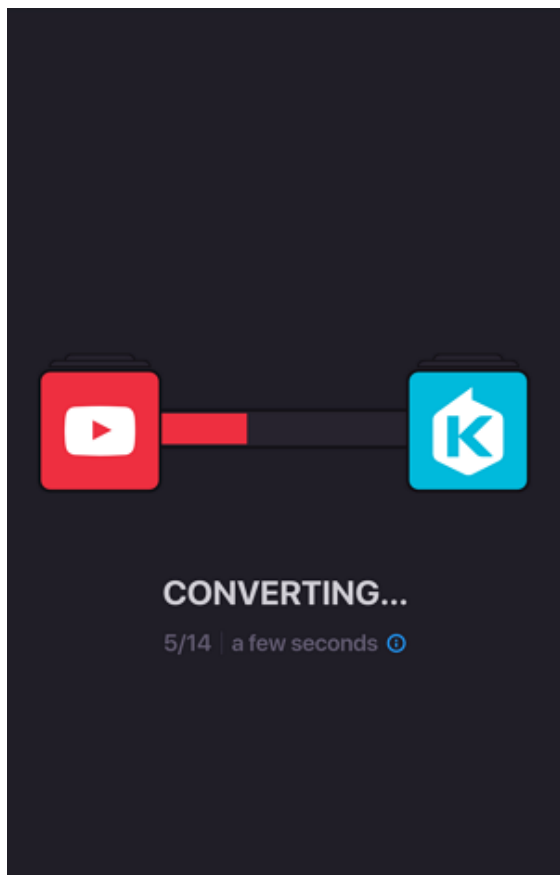

10. When the transfer is complete you will see "Conversion Success".

11. Open KKBOX and you should see the transferred YouTube playlist.

☰ My Library  