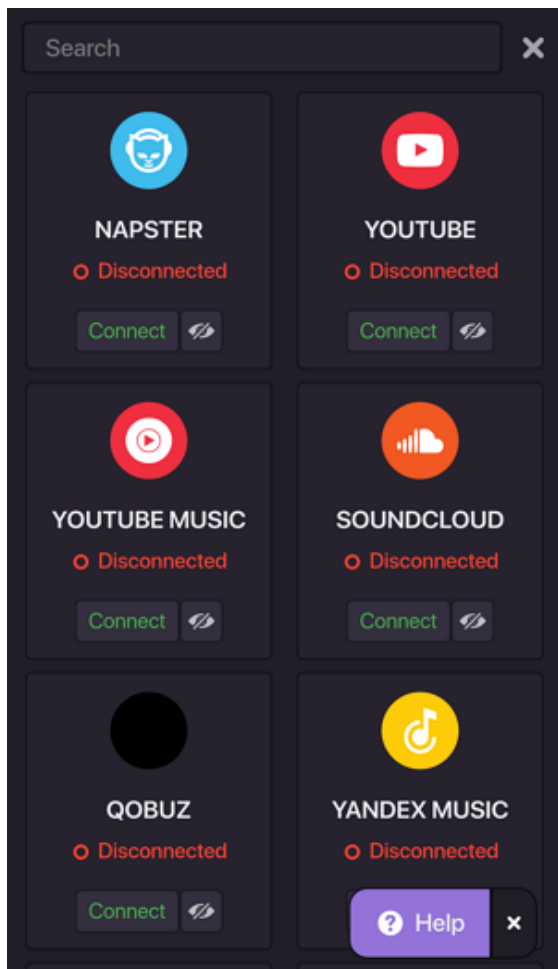

1. Choose "Start now" and log in to your Soundiiz account.

※If you don't have a Soundiiz account, sign up to create one.

2. After logging in Soundiiz, choose "Let's go".

3. Find YouTube, and choose the "Connect" button to log in to your YouTube account.

## Soundiiz wants to access your Google Account

@gmail.com

This will allow **Soundiiz** to:

-  Manage your YouTube account 