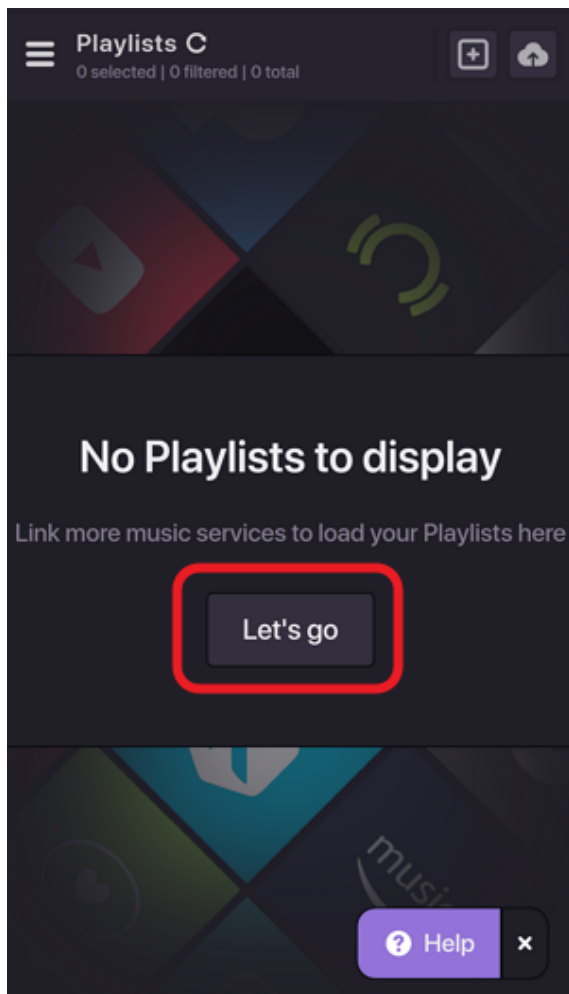

2. After logging in Soundiiz, choose "Let's go".