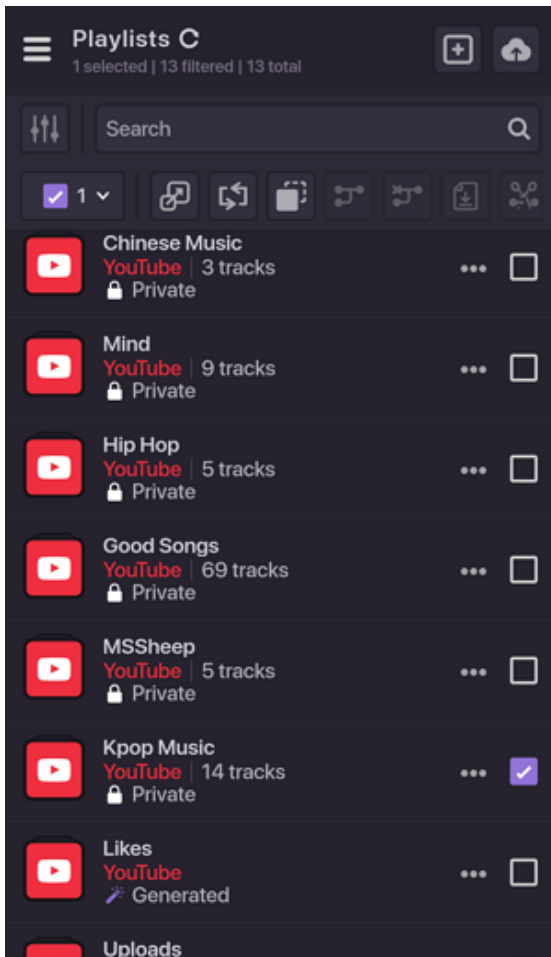

## Soundiiz wants to access your Google Account

@gmail.com

This will allow **Soundiiz** to:

-  Manage your YouTube account 

### Make sure you trust Soundiiz

You may be sharing sensitive info with this site or app. Learn about how Soundiiz will handle your data by reviewing its [terms of service](#) and [privacy policies](#). You can always see or remove access in your [Google Account](#).

[Learn about the risks](#)

Cancel

Allow

4. Check the playlist you want and hit the “Convert” button.

5. Confirm the playlist information and choose "Save configuration".

← CONVERT  
Convert/Transfer a playlist to a given platform