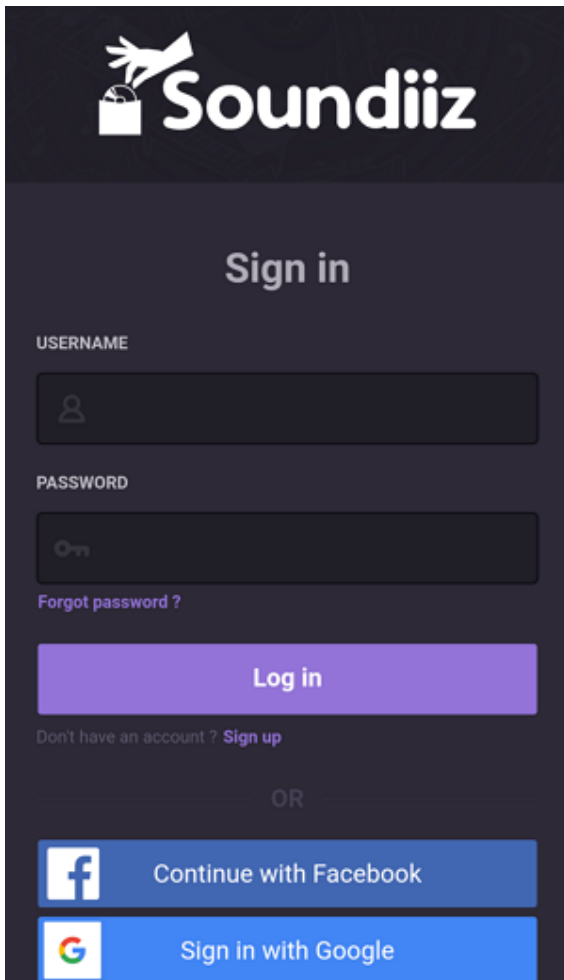

1. Choose "Start now" and log in to your Soundiiz account.

※If you don't have a Soundiiz account, sign up to create one.

2. After logging in Soundiiz, choose "Let's go".

3. Find YouTube, and choose the "Connect" button to log in to your YouTube account.

## Soundiiz wants to access your Google Account

@gmail.com

This will allow **Soundiiz** to:

-  Manage your YouTube account 