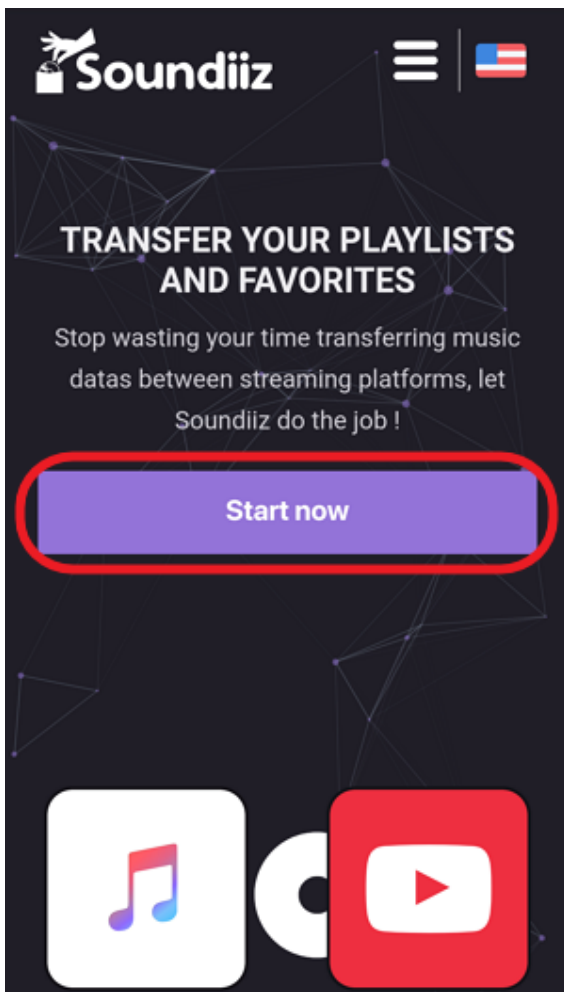

1. Choose "Start now" and log in to your Soundiiz account.

※If you don't have a Soundiiz account, sign up to create one.

2. After logging in Soundiiz, choose "Let's go".

3. Find YouTube, and choose the "Connect" button to log in to your YouTube account.

## Soundiiz wants to access your Google Account

@gmail.com

This will allow **Soundiiz** to:

-  Manage your YouTube account 