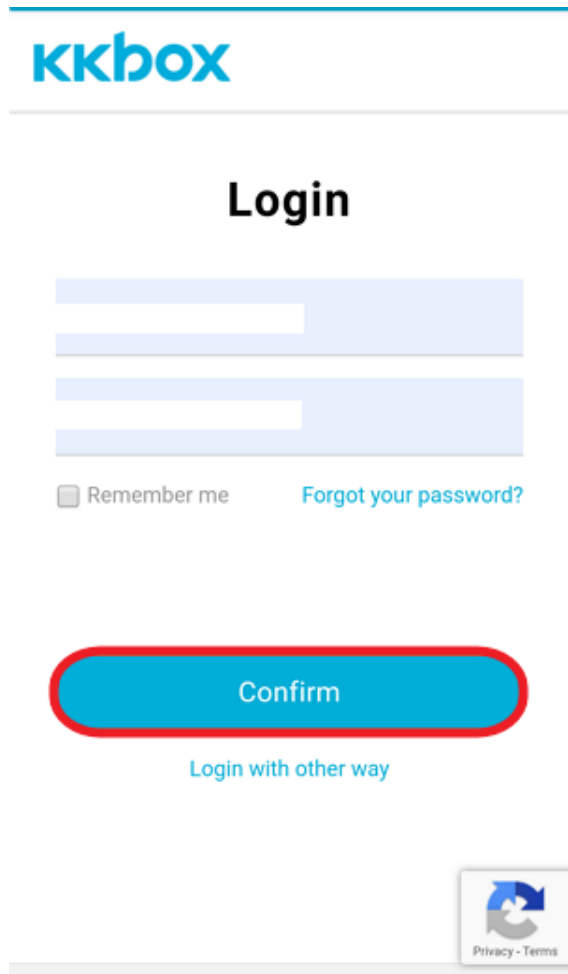

[ENG sub] Show Me The Money8 [2회] 등... ✓

[ENG sub] Show Me The Money8 [2회] '절... ✓

Confirm Tracklist

7. Select "KKBOX" as the destination.

8. Log in to your KKBOX account.

9. Soundiiz will start transferring the YouTube playlist to your KKBOX account.

10. When the transfer is complete you will see "Conversion Success".

11. Open KKBOX and you should see the transferred YouTube playlist.

☰ My Library  