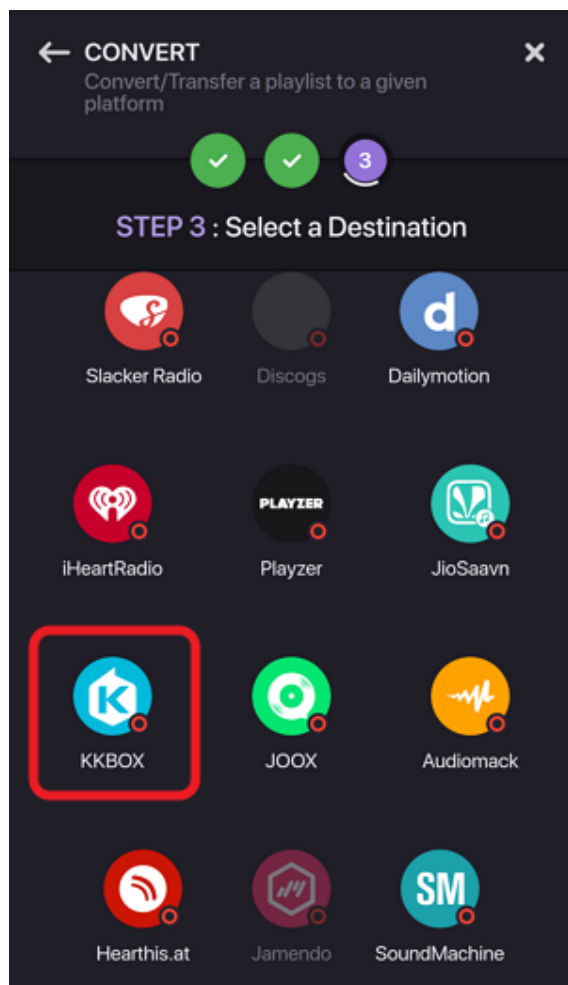

7. Select "KKBOX" as the destination.