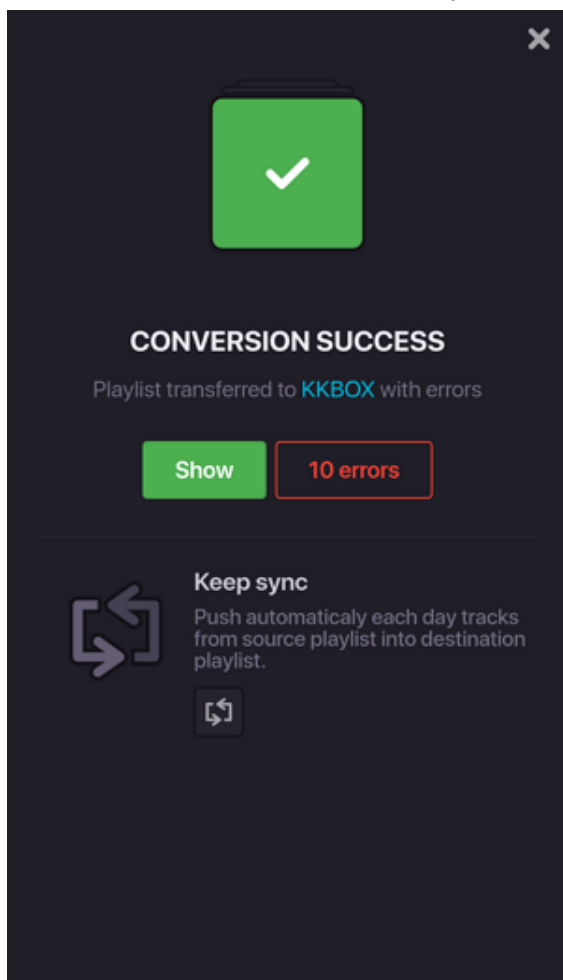

10. When the transfer is complete you will see "Conversion Success".

11. Open KKBOX and you should see the transferred YouTube playlist.

☰ My Library  